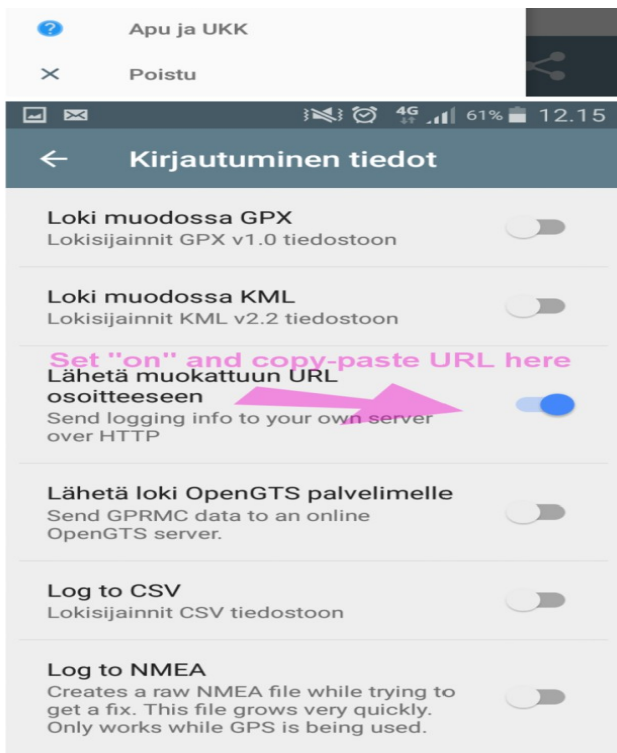

Welcome to RG live GPS tracking

Select your operating system:

[Android](#)

Install GPS Logger app for Android: [GPS Logger](#)

Install the app, set it to send point to "custom URL" you can get the url from below.

In addition, configure it like in screen captures below.

Tracking url for your phone:

Password (ask tracking session organizer):

Your nickname:

Get tracking url!

1

2