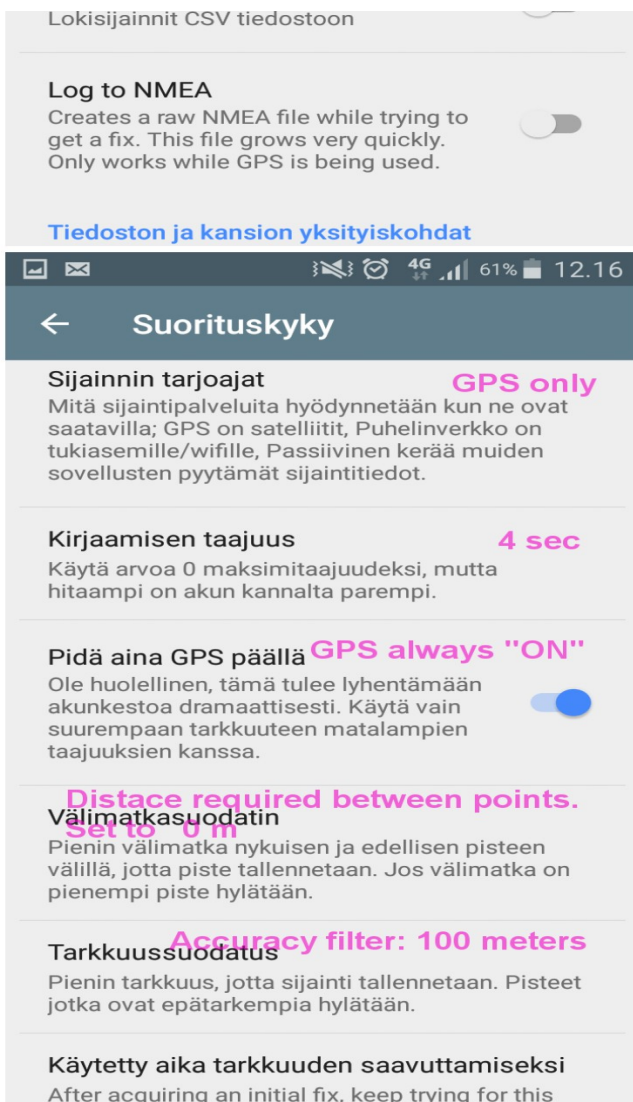

Welcome to RG live GPS tracking

Select your operating system:

[Android](#)

Install GPS Logger app for Android: [GPS Logger](#)

Install the app, set it to send point to "custom URL" you can get the url from below.

In addition, configure it like in screen captures below.

Tracking url for your phone:

Password (ask tracking session organizer):

Your nickname:

Get tracking url!

1

2