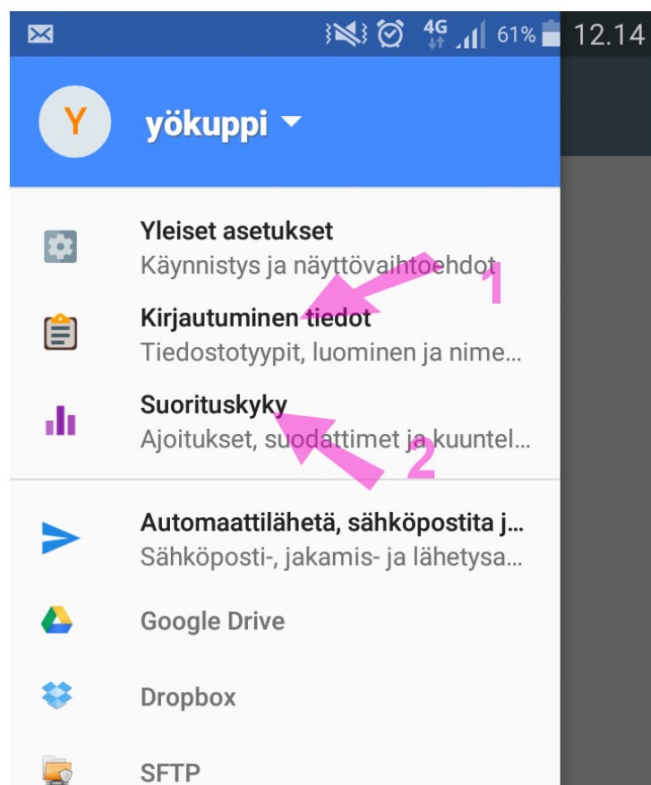

Welcome to RG live GPS tracking

Select your operating system:

[Android](#)

Install GPS Logger app for Android: [GPS Logger](#)

Install the app, set it to send point to "custom URL" you can get the url from below.

In addition, configure it like in screen captures below.

Tracking url for your phone:

Password (ask tracking session organizer):

Your nickname:

Get tracking url!

1

2